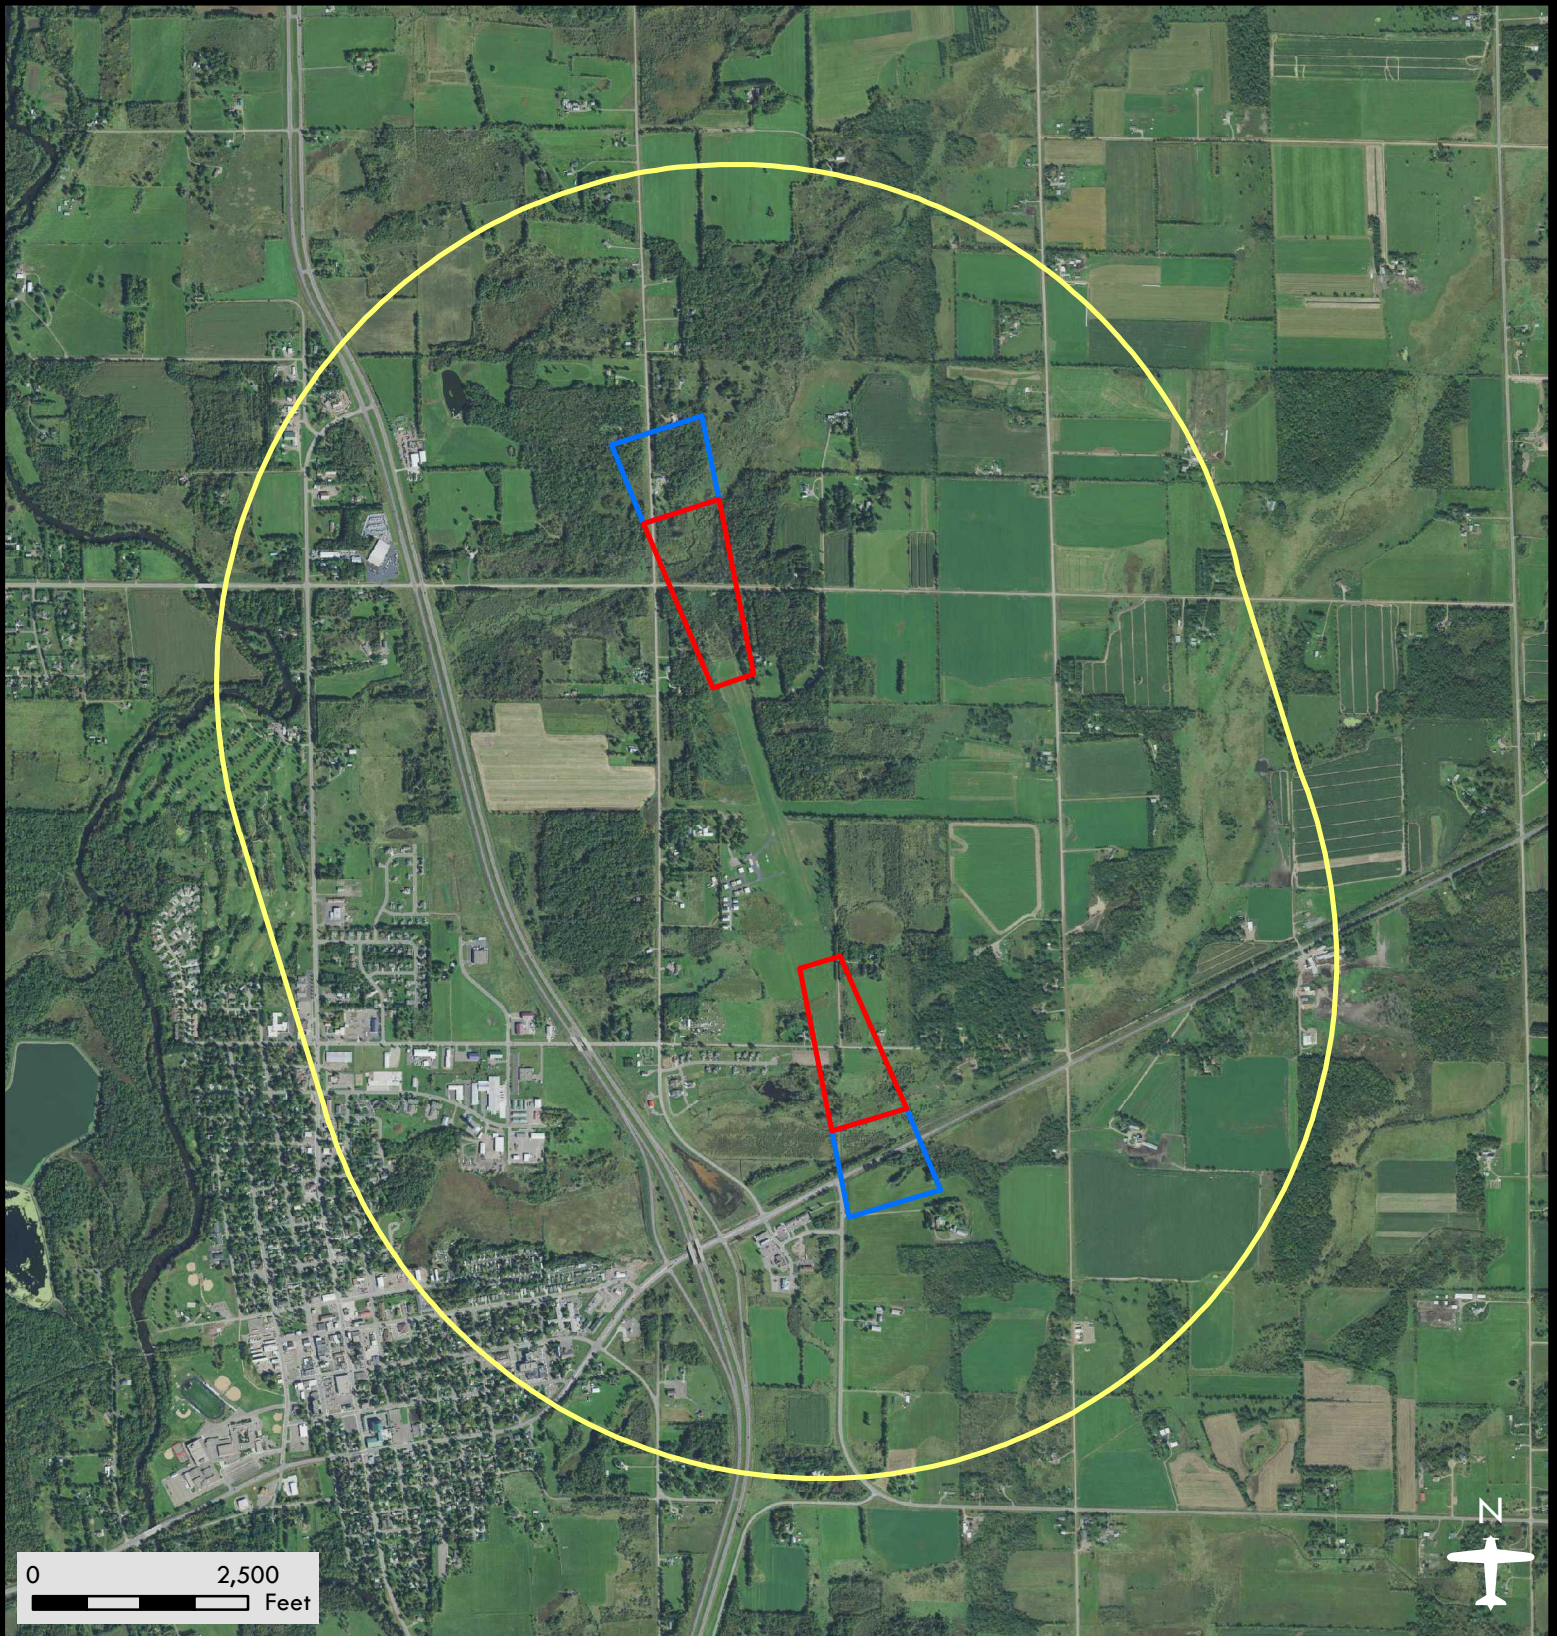

Milaca Municipal Airport

Airport Safety Zones

Date: 08/08/2018

Legend

-  Zone A
-  Zone B
-  Zone C

DISCLAIMER: This is not an official zoning map. To view the official map and ordinance for this airport, please visit the Airport Zoning Information Warehouse at <https://www.dot.state.mn.us/aero/planning/zoning-warehouse.html>. The State of Minnesota makes no representations or warranties expressed or implied, with respect to the reuse of the data provided herewith regardless of its format or the means of its transmission. There is no guarantee or representation to the user as to the accuracy, currency, suitability, or reliability of this data for any purpose. The user accepts the data "as is." The State of Minnesota assumes no responsibility for loss or damage incurred as a result of any user's reliance on this data. All maps and other material provided herein are protected by copyright. Permission is granted to copy and use the materials herein.